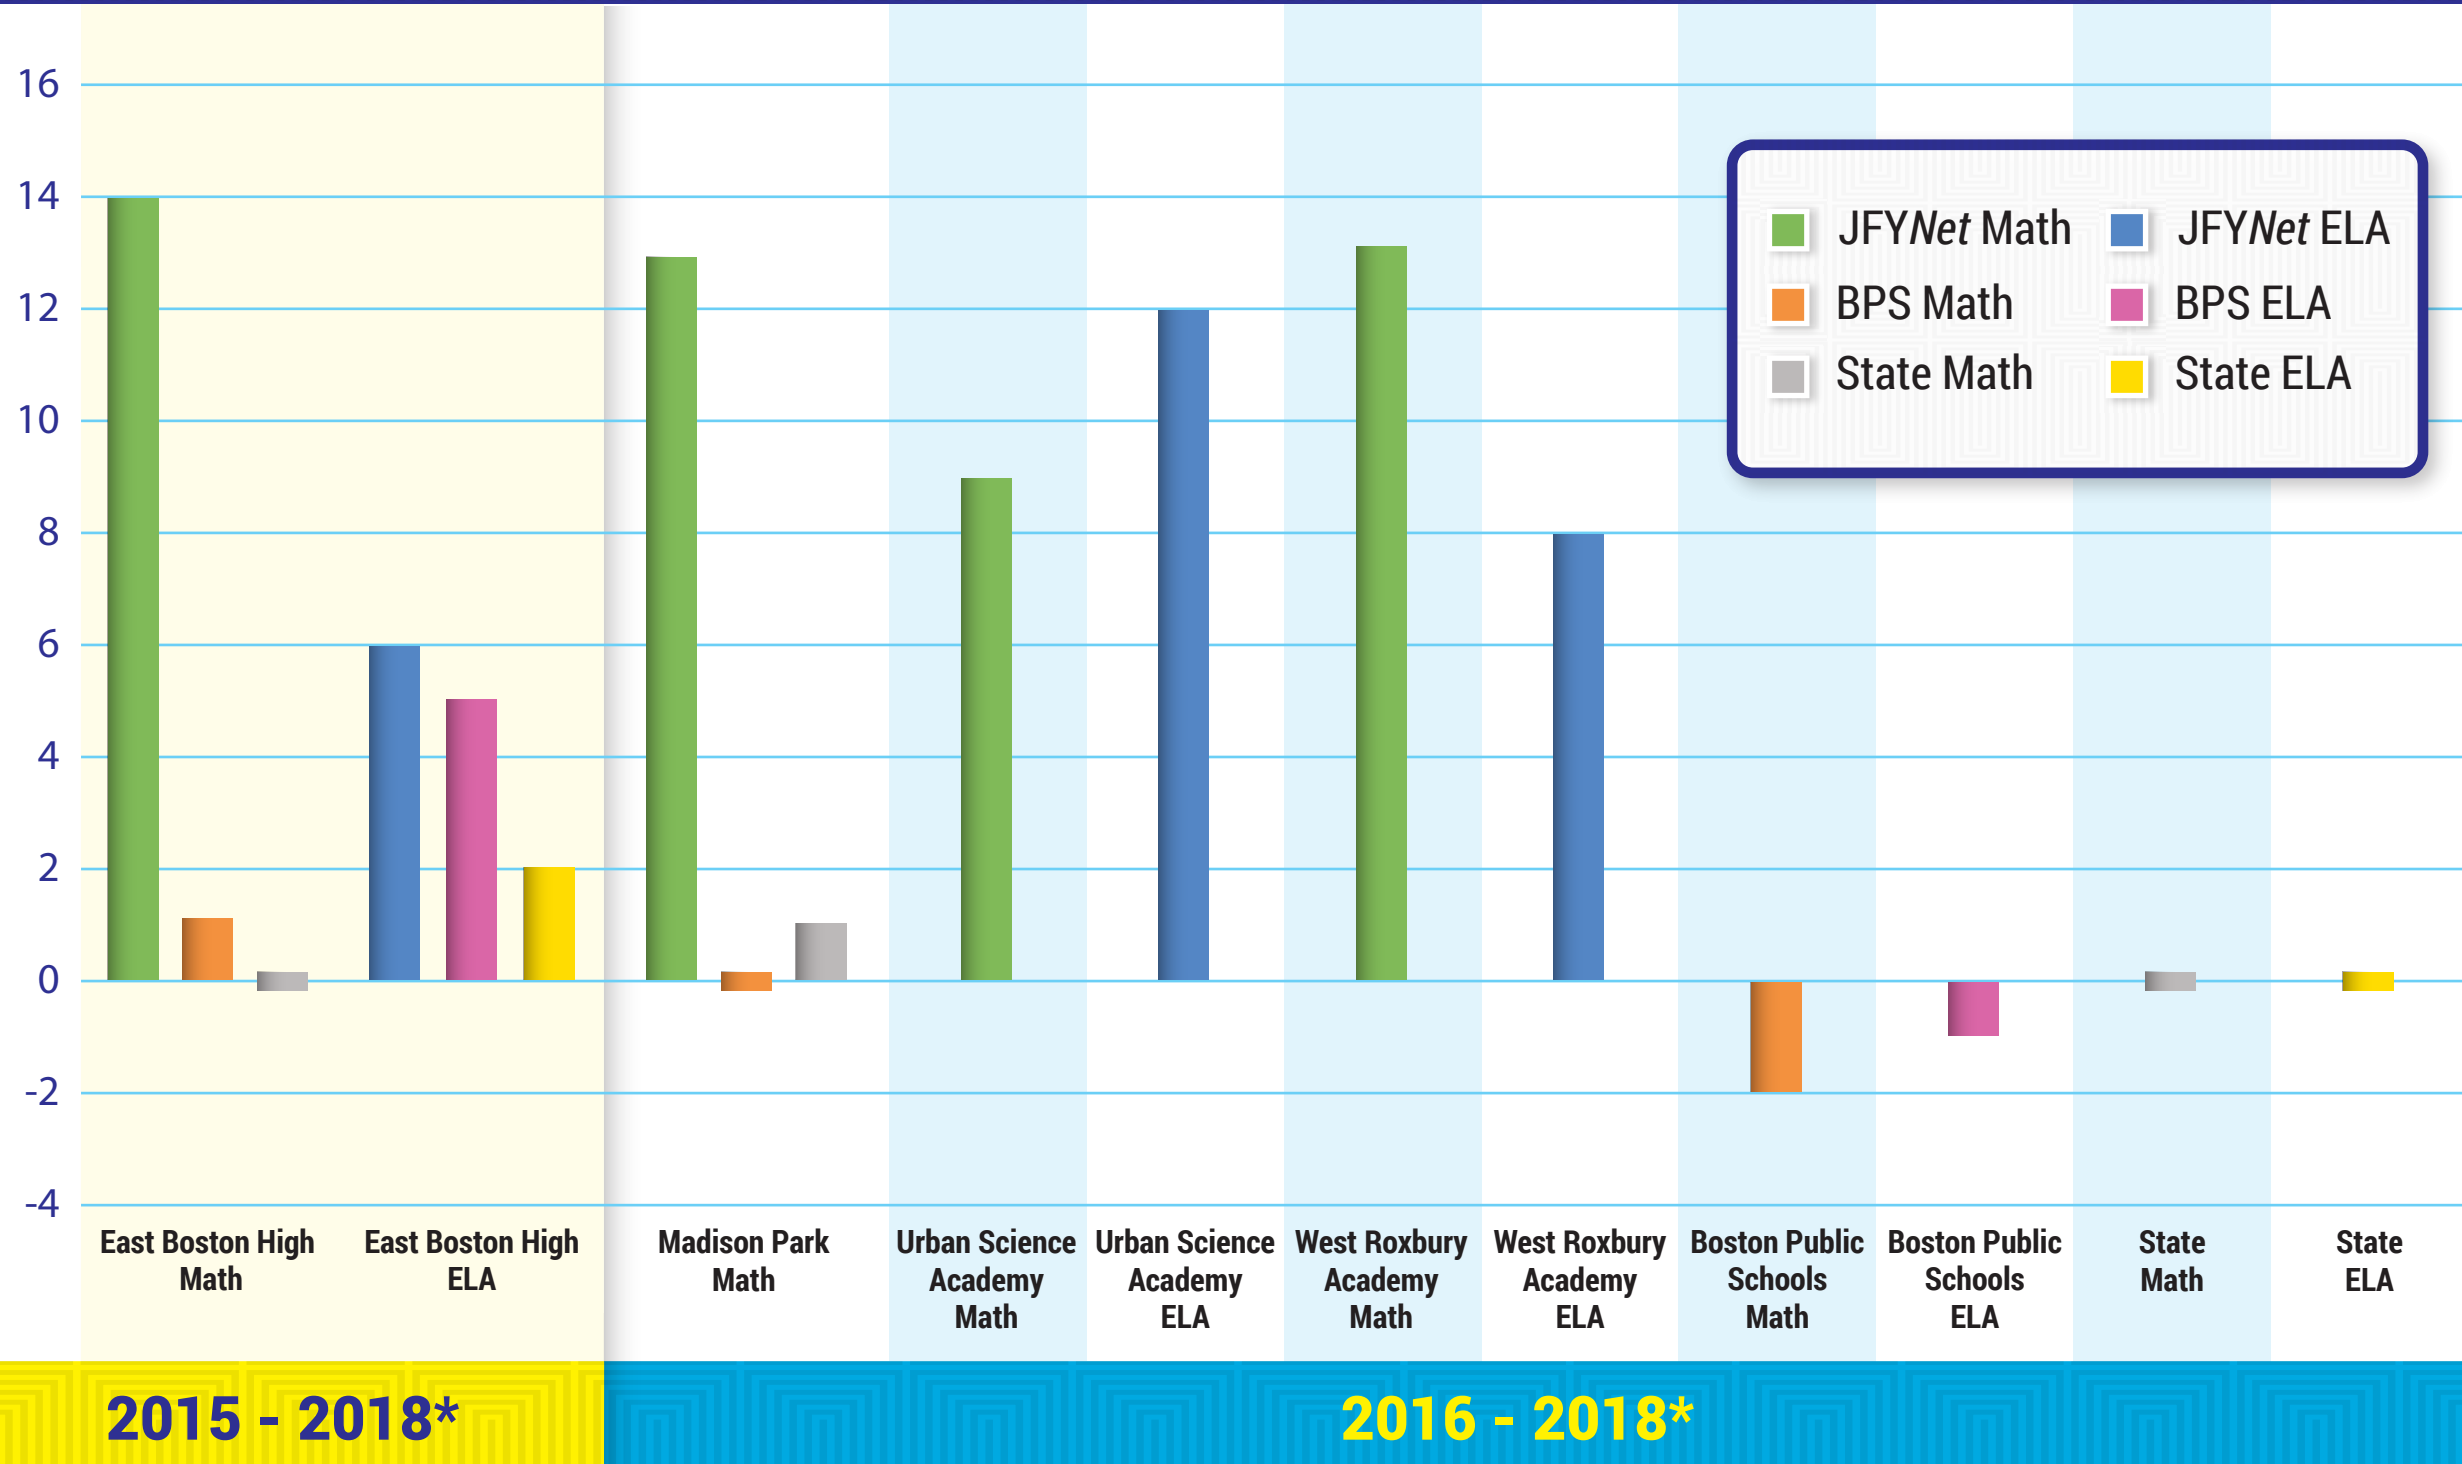

# 10th Grade MCAS Gains - JFYNet Schools vs BPS and State

Bars measure change in percent of students scoring at indicated performance levels.

East Boston, Urban Science and West Roxbury measure Proficient + Advanced. Madison Park measures Needs Improvement + Proficient + Advanced.

*\*2018 was the final year of Legacy MCAS.*

Data Source: MA Department of Elementary and Secondary Education website